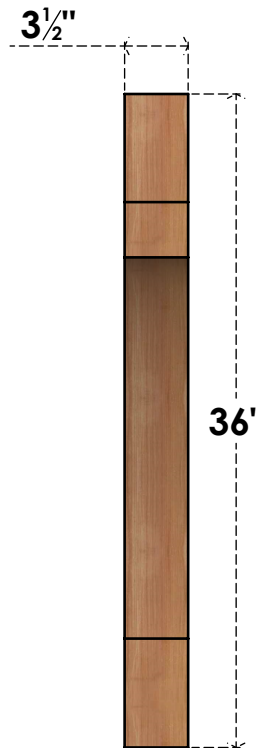

BRC04X30X36MRC00SWR

3 1/2"W X 30"D X 36"H MERCED SMOOTH BRACE, WESTERN RED CEDAR

SIDE

FRONT

EKENA MILLWORK
2300 WEST MAIN ST.
CLARKSVILLE, TX 75426
TOLL FREE: 866-607-0453
WWW.EKENAMILLWORK.COM

NOTES

1. INSTALLATION TO BE COMPLETED IN ACCORDANCE WITH MANUFACTURER'S SPECIFICATIONS.
2. DRAWING MAY NOT BE TO SCALE
3. THIS DRAWING IS INTENDED FOR DESIGN AND PLANNING PURPOSES ONLY.
4. ALL INFORMATION CONTAINED HEREIN WAS CURRENT AT THE TIME OF DEVELOPMENT BUT MUST BE REVIEWED AND APPROVED BY THE PRODUCT MANUFACTURER TO BE CONSIDERED ACCURATE.
5. PRODUCTS ARE NOT KILN DRIED. THIS ITEM IS UNIQUE AND WILL CONTAIN THE NATURAL VARIATIONS THAT THE WOOD SPECIES OFFERS. THIS MAY RESULT IN VARIATIONS UP TO 1/4"