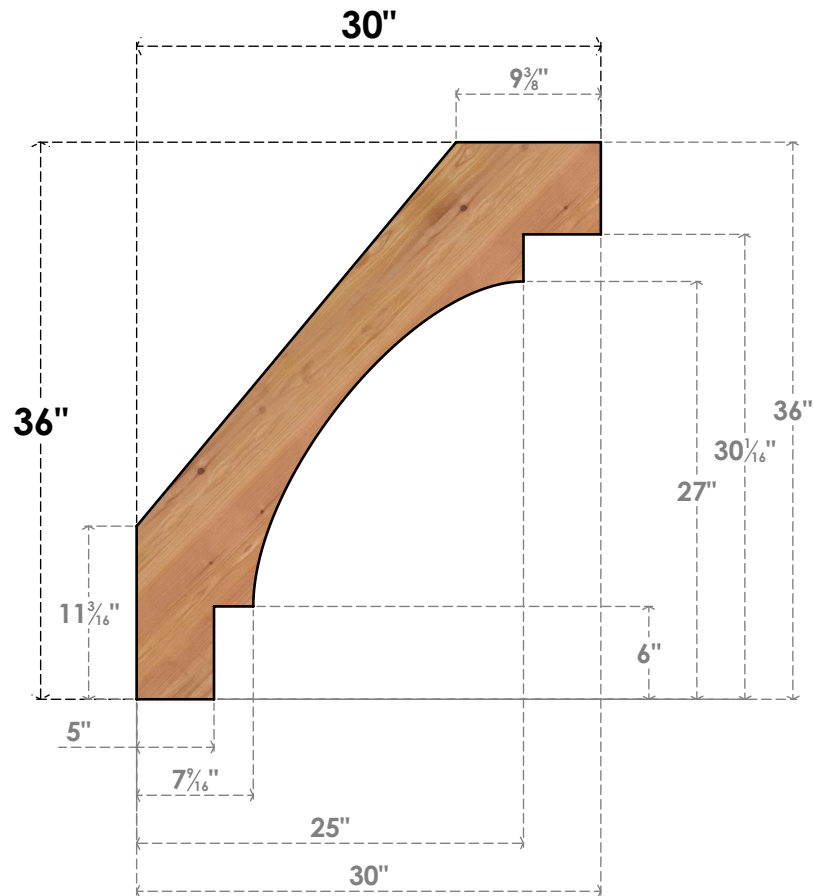

BRC04X30X36MRC00SWR

3 1/2"W X 30"D X 36"H MERCED SMOOTH BRACE, WESTERN RED CEDAR

SIDE

FRONT

EKENA MILLWORK
2300 WEST MAIN ST.
CLARKSVILLE, TX 75426
TOLL FREE: 866-607-0453
WWW.EKENAMILLWORK.COM

NOTES

1. INSTALLATION TO BE COMPLETED IN ACCORDANCE WITH MANUFACTURER'S SPECIFICATIONS.
2. DRAWING MAY NOT BE TO SCALE
3. THIS DRAWING IS INTENDED FOR DESIGN AND PLANNING PURPOSES ONLY.
4. ALL INFORMATION CONTAINED HEREIN WAS CURRENT AT THE TIME OF DEVELOPMENT BUT MUST BE REVIEWED AND APPROVED BY THE PRODUCT MANUFACTURER TO BE CONSIDERED ACCURATE.
5. PRODUCTS ARE NOT KILN DRIED. THIS ITEM IS UNIQUE AND WILL CONTAIN THE NATURAL VARIATIONS THAT THE WOOD SPECIES OFFERS. THIS MAY RESULT IN VARIATIONS UP TO 1/4"